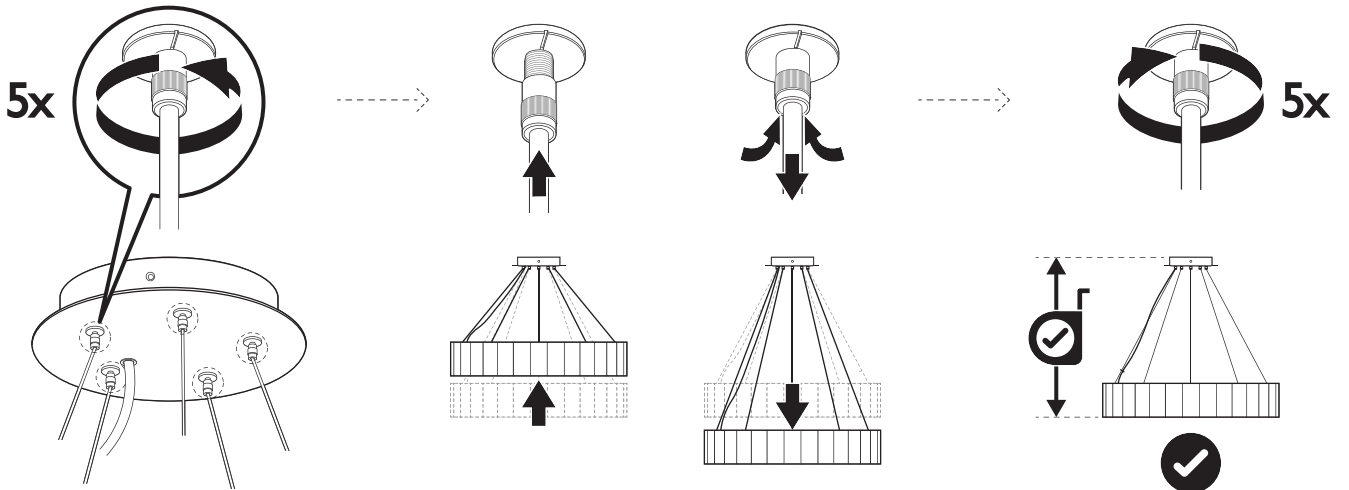

LEE BROOM

CAROUSEL

110-130V: CA0110/ CA0111/ CA0112/ CA0113

1x

2

3

4

5

F

LEE BROOM

CAROUSEL XL

110-130V : CA0130/CA0131/CA0132/CA0133

1x

60 x

60 x

1x