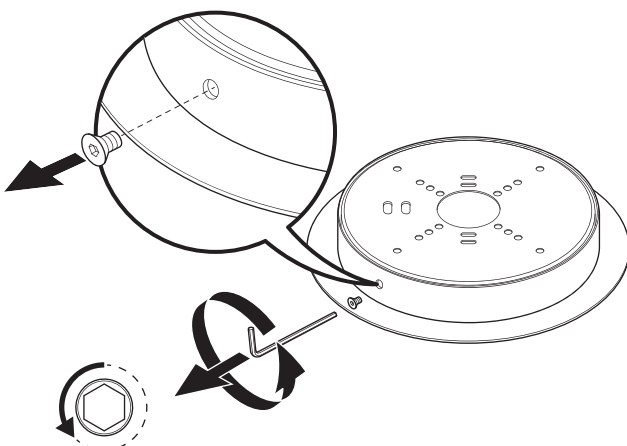

LEE BROOM

CAROUSEL XL

110-130V : CA0130/CA0131/CA0132/CA0133

1x

60 x

60 x

1x

3x